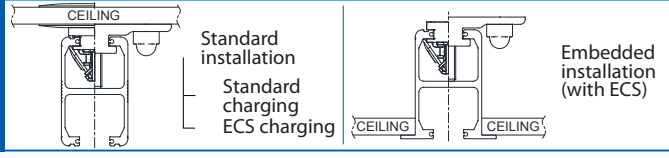

SKETCH AREA

GENERAL DIMENSIONS

ABOVE STRUCTURE DIMENSIONS

SYSTEM

WALL TO WALL
(600 lb max.)

- Wall post
- Wall bracket
- Wall mount
- Service zone required
- Brick
- Concrete
- Concrete blocks
- Wood
- Steel studs

CATHEDRAL

X-Y SYSTEM

NOTES

	VOYAGER VOYAGER LITE	MS 440	MS 600	MS-2	VOYAGER DUO V5 DUO	MS 1000
2 HOOKS SPREADER BAR	Not applicable	Not applicable	700-05461 	700-19420 700-19415 	700-05461 	700-05401 
4 HOOKS SPREADER BAR	Not applicable	Not applicable	700-05443 	700-19430 	700-05443 	700-05441 
STRETCHER FRAME	Not applicable	Not applicable	700-19522 	700-15695 	700-19522 	Not available
MORGUE STRETCHER + BAND KIT	Not applicable	Not applicable	700.05380 (85) 	700.05382 (87) 	700.05380 (85) 	700.05389 
OPEN DPS MANUAL	Not applicable	Not applicable	700-19340 	700-19480 	700-19340 	Not available
FLAT DPS MANUAL	Not applicable	Not applicable	700-19200 	700-19475 	700-19200 	Not available
PDPS MEDIUM	Not applicable	Not applicable	Not available	700-19350 	Not applicable	Not applicable
PDPS LARGE	Not applicable	Not applicable	700.19000 	700-19355 	Not applicable	Not applicable
SCALE SOLUTION	① 700.05725  ② 700.00511  or 700.00531  ③ 700-05461 	① 700.05725  ② 700.00511  or 700.00531  ③ 700-05461 	700-00511  700-00531 (class III) 	700-19485  700-19490 (class III) 	700-00511  700-00531 (class III) 	700-00526  700-00536 (class III) 