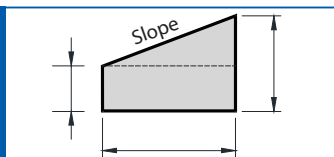

SKETCH AREA

GENERAL DIMENSIONS

ABOVE STRUCTURE DIMENSIONS

SYSTEM

WALL TO WALL
(600 lb max.)

- Wall post
- Wall bracket
- Wall mount
- Service zone required
- Brick
- Concrete
- Concrete blocks
- Wood
- Steel studs

CATHEDRAL

X-Y SYSTEM

NOTES

	VOYAGER VOYAGER LITE	MS 440	MS 600	MS-2	VOYAGER DUO V5 DUO	MS 1000
2 HOOKS SPREADER BAR	Not applicable	Not applicable	700-05461 	700-19420 700-19415 	700-05461 	700-05401 
4 HOOKS SPREADER BAR	Not applicable	Not applicable	700-05443 	700-19430 	700-05443 	700-05441 
STRETCHER FRAME	Not applicable	Not applicable	700-19522 	700-15695 	700-19522 	Not available
MORGUE STRETCHER + BAND KIT	Not applicable	Not applicable	700.05380 (85) 	700.05382 (87) 	700.05380 (85) 	700.05389 
OPEN DPS MANUAL	Not applicable	Not applicable	700-19340 	700-19480 	700-19340 	Not available
FLAT DPS MANUAL	Not applicable	Not applicable	700-19200 	700-19475 	700-19200 	Not available
PDPS MEDIUM	Not applicable	Not applicable	Not available	700-19350 	Not applicable	Not applicable
PDPS LARGE	Not applicable	Not applicable	700.19000 	700-19355 	Not applicable	Not applicable
SCALE SOLUTION	① 700.05725  ② 700.00511  or 700.00531  ③ 700-05461 	① 700.05725  ② 700.00511  or 700.00531  ③ 700-05461 	700-00511  700-00531 (class III) 	700-19485  700-19490 (class III) 	700-00511  700-00531 (class III) 	700-00526  700-00536 (class III) 