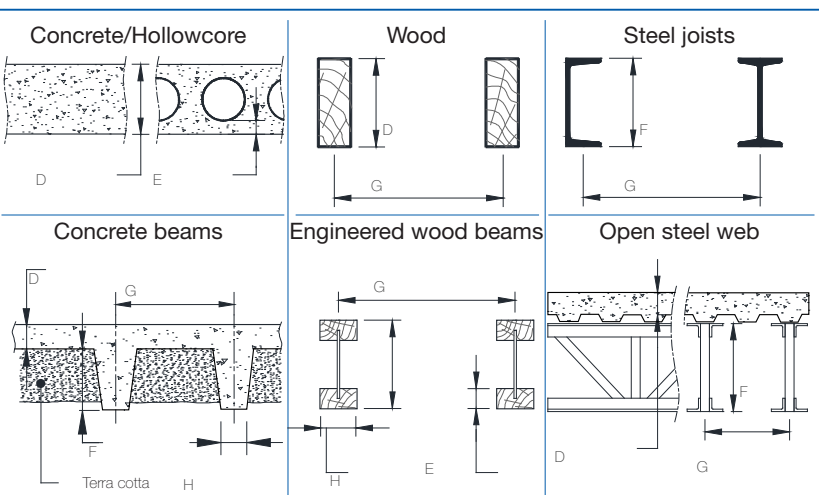

SKETCH AREA

GENERAL DIMENSIONS

ABOVE STRUCTURE DIMENSIONS

SYSTEM

WALL TO WALL
(600 lb max.)

- Wall post
- Wall bracket
- Wall mount
- Service zone required
- Brick
- Concrete
- Concrete blocks
- Wood
- Steel studs

CATHEDRAL

X-Y SYSTEM

NOTES

	VOYAGER VOYAGER LITE	MS 440	MS 600	MS-2	VOYAGER DUO V5 DUO	MS 1000
2 HOOKS SPREADER BAR	Not applicable	Not applicable	700-05461 	700-19420 700-19415 	700-05461 	700-05401 
4 HOOKS SPREADER BAR	Not applicable	Not applicable	700-05443 	700-19430 	700-05443 	700-05441 
STRETCHER FRAME	Not applicable	Not applicable	700-19522 	700-15695 	700-19522 	Not available
MORGUE STRETCHER + BAND KIT	Not applicable	Not applicable	700.05380 (85) 	700.05382 (87) 	700.05380 (85) 	700.05389 
OPEN DPS MANUAL	Not applicable	Not applicable	700-19340 	700-19480 	700-19340 	Not available
FLAT DPS MANUAL	Not applicable	Not applicable	700-19200 	700-19475 	700-19200 	Not available
PDPS MEDIUM	Not applicable	Not applicable	Not available	700-19350 	Not applicable	Not applicable
PDPS LARGE	Not applicable	Not applicable	700.19000 	700-19355 	Not applicable	Not applicable
SCALE SOLUTION	① 700.05725  ② 700.00511  or 700.00531  ③ 700-05461 	① 700.05725  ② 700.00511  or 700.00531  ③ 700-05461 	700-00511  700-00531 (class III) 	700-19485  700-19490 (class III) 	700-00511  700-00531 (class III) 	700-00526  700-00536 (class III) 