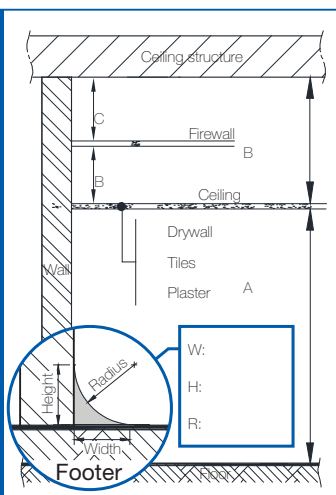

SKETCH AREA

GENERAL DIMENSIONS

ABOVE STRUCTURE DIMENSIONS

SYSTEM

WALL TO WALL
(600 lb max.)

- Wall post
- Wall bracket
- Wall mount
- Service zone required
- Brick
- Concrete
- Concrete blocks
- Wood
- Steel studs

CATHEDRAL

X-Y SYSTEM

NOTES

	VOYAGER VOYAGER LITE	MS 440	MS 600	MS-2	VOYAGER DUO V5 DUO	MS 1000
2 HOOKS SPREADER BAR	Not applicable	Not applicable	700-05461 	700-19420 700-19415 	700-05461 	700-05401 
4 HOOKS SPREADER BAR	Not applicable	Not applicable	700-05443 	700-19430 	700-05443 	700-05441 
STRETCHER FRAME	Not applicable	Not applicable	700-19522 	700-15695 	700-19522 	Not available
MORGUE STRETCHER + BAND KIT	Not applicable	Not applicable	700.05380 (85) 	700.05382 (87) 	700.05380 (85) 	700.05389 
OPEN DPS MANUAL	Not applicable	Not applicable	700-19340 	700-19480 	700-19340 	Not available
FLAT DPS MANUAL	Not applicable	Not applicable	700-19200 	700-19475 	700-19200 	Not available
PDPS MEDIUM	Not applicable	Not applicable	Not available	700-19350 	Not applicable	Not applicable
PDPS LARGE	Not applicable	Not applicable	700.19000 	700-19355 	Not applicable	Not applicable
SCALE SOLUTION	① 700.05725  ② 700.00511  or 700.00531  ③ 700-05461 	① 700.05725  ② 700.00511  or 700.00531  ③ 700-05461 	700-00511  700-00531 (class III) 	700-19485  700-19490 (class III) 	700-00511  700-00531 (class III) 	700-00526  700-00536 (class III) 