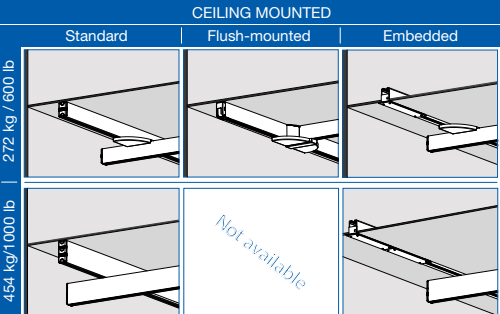

SKETCH AREA

GENERAL DIMENSIONS

ABOVE STRUCTURE DIMENSIONS

SYSTEM

WALL TO WALL
(600 lb max.)

- Wall post
- Wall bracket
- Wall mount
- Service zone required
- Brick
- Concrete
- Concrete blocks
- Wood
- Steel studs

CATHEDRAL

X-Y SYSTEM

NOTES

	VOYAGER VOYAGER LITE	MS 440	MS 600	MS-2	VOYAGER DUO V5 DUO	MS 1000
2 HOOKS SPREADER BAR	Not applicable	Not applicable	700-05461 	700-19420 700-19415 	700-05461 	700-05401 
4 HOOKS SPREADER BAR	Not applicable	Not applicable	700-05443 	700-19430 	700-05443 	700-05441 
STRETCHER FRAME	Not applicable	Not applicable	700-19522 	700-15695 	700-19522 	Not available
MORGUE STRETCHER + BAND KIT	Not applicable	Not applicable	700.05380 (85) 	700.05382 (87) 	700.05380 (85) 	700.05389 
OPEN DPS MANUAL	Not applicable	Not applicable	700-19340 	700-19480 	700-19340 	Not available
FLAT DPS MANUAL	Not applicable	Not applicable	700-19200 	700-19475 	700-19200 	Not available
PDPS MEDIUM	Not applicable	Not applicable	Not available	700-19350 	Not applicable	Not applicable
PDPS LARGE	Not applicable	Not applicable	700.19000 	700-19355 	Not applicable	Not applicable
SCALE SOLUTION	① 700.05725  ② 700.00511  or 700.00531  ③ 700-05461 	① 700.05725  ② 700.00511  or 700.00531  ③ 700-05461 	700-00511  700-00531 (class III) 	700-19485  700-19490 (class III) 	700-00511  700-00531 (class III) 	700-00526  700-00536 (class III) 