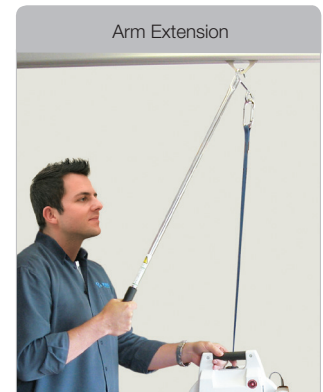

Quick Release

Our unique Quick Release feature allows the user to disengage the strap and quickly install or remove the lift from the track.

Ergonomically Designed Handset

The handset offers a degree of protection against splashes (IPX4)

Battery Pack

A 24-volt battery allows you to perform all your tasks worry-free. When necessary, it recharges in less than 2 hours.

Arm Extension

Combined with the Quick Release function, the arm extension gives the user the ability to detach the lift from the track. At the same time, unnecessary strain is avoided for the caregiver.